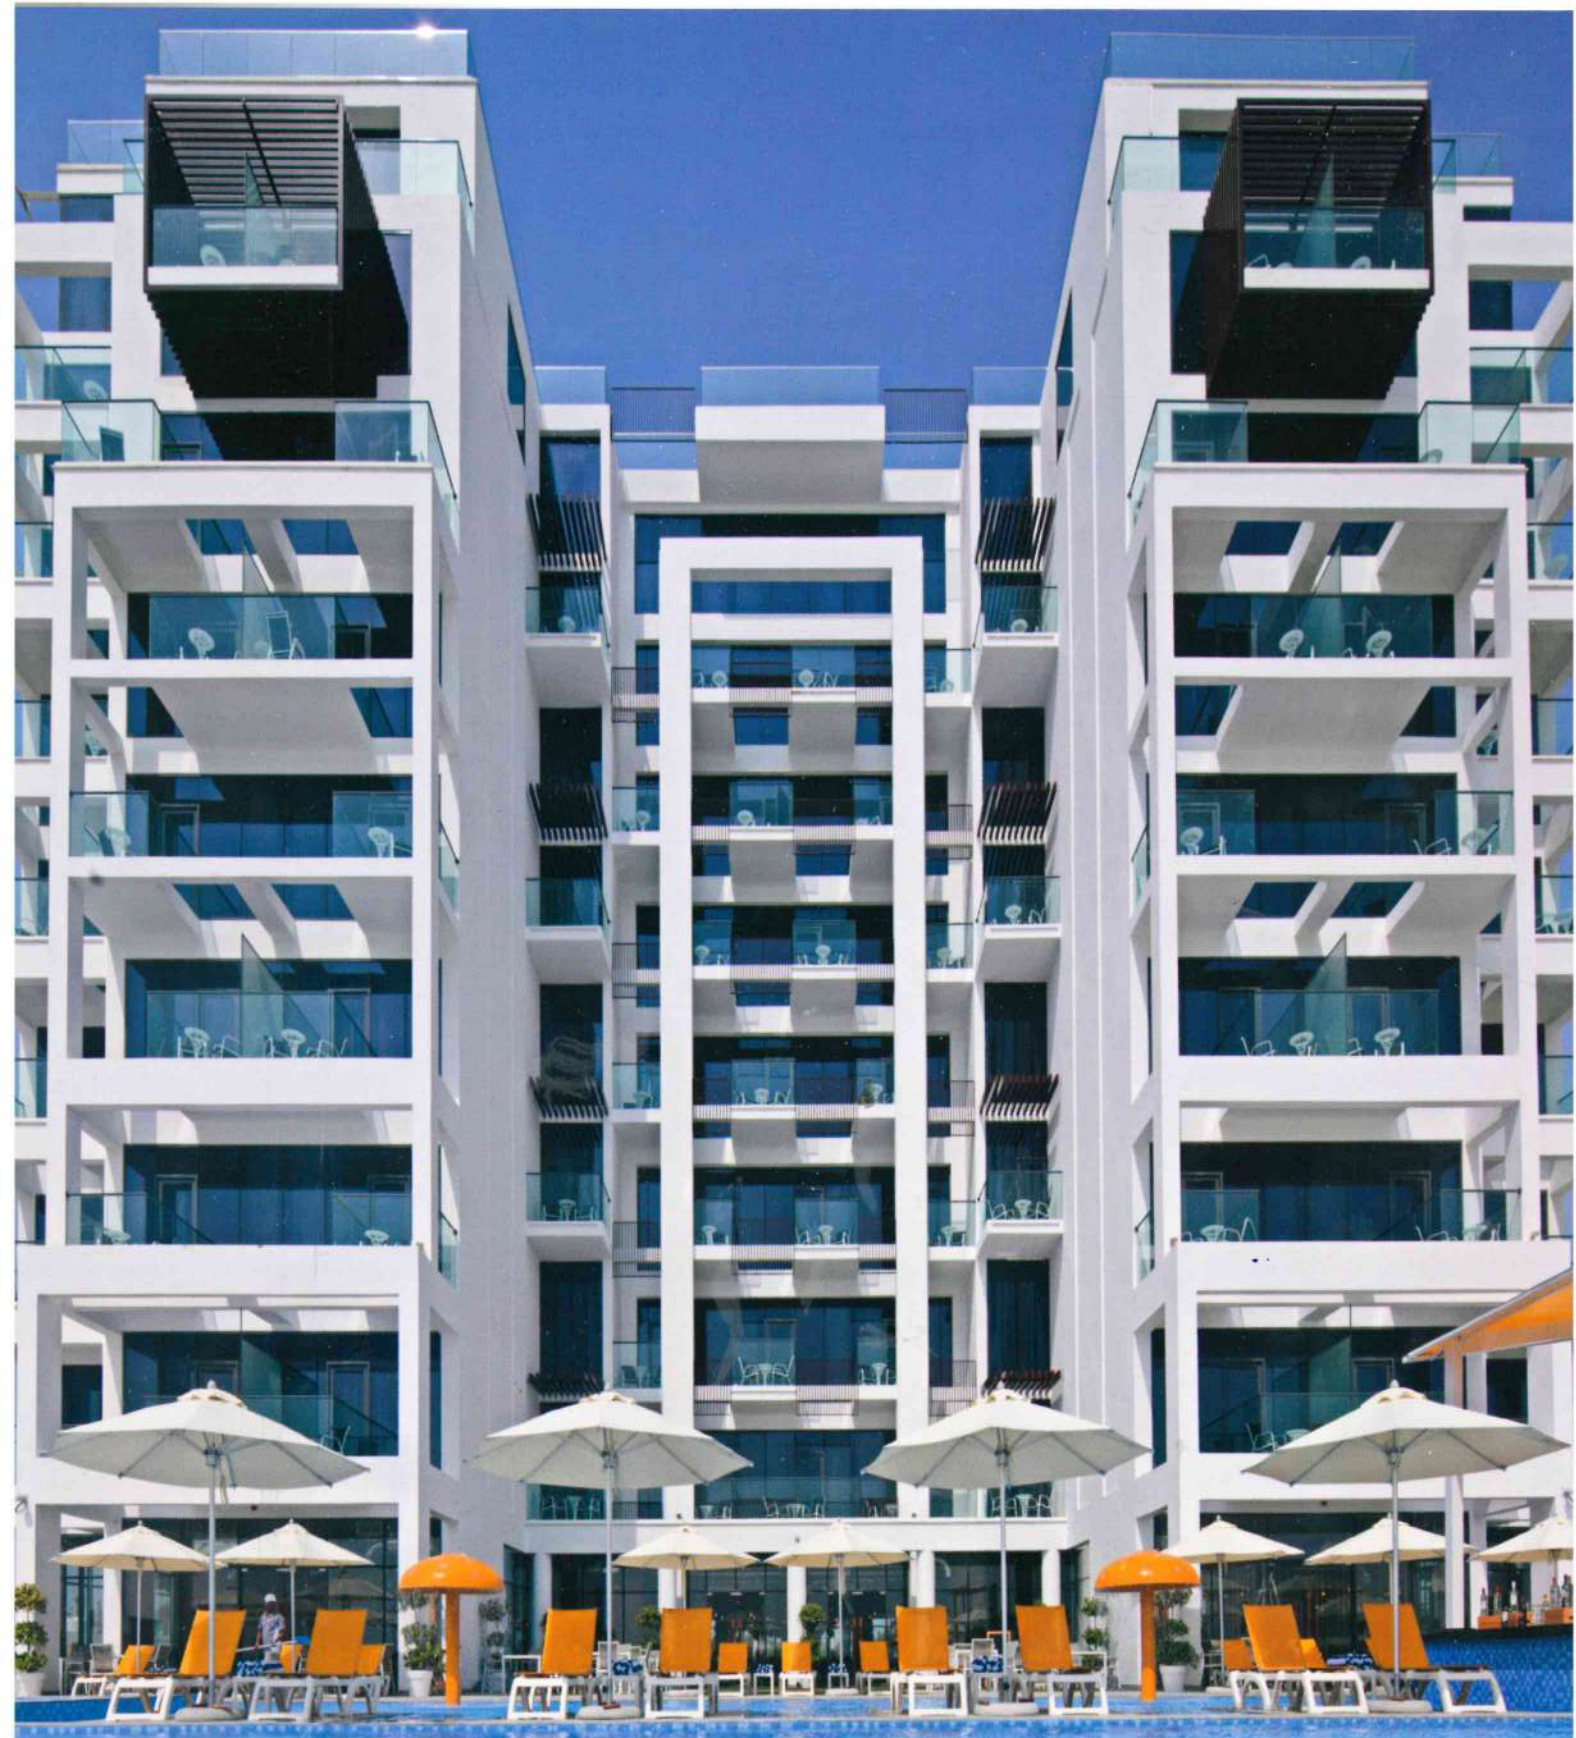

CENTRAL RESORT

THE PALM

Central
Hotels

C Central Resort The Palm

is a 203-key beachfront hotel overlooking the Arabian Gulf with luxe rooms and suites that feature contemporary décor, dramatic wall art and glass balconies with ocean views, plus flat-screens.

Staying at the core of relaxation combines everything you need for a perfect home-away-from-home: a stunning location, magnificent surroundings, impeccable staff service, and above all supreme accommodation completed by a wide array of exceptional facilities such as exclusive access to the beach, a pool bar, multiple dining options, spa, fitness centre, gift shops and a fully equipped meeting room, watersports, bars and more.

This beautiful resort at The Palm is a place where luxury amenities and high-end services are superbly topped by reasonable prices that welcome adventure seekers, honeymooners and intimate family gatherings.